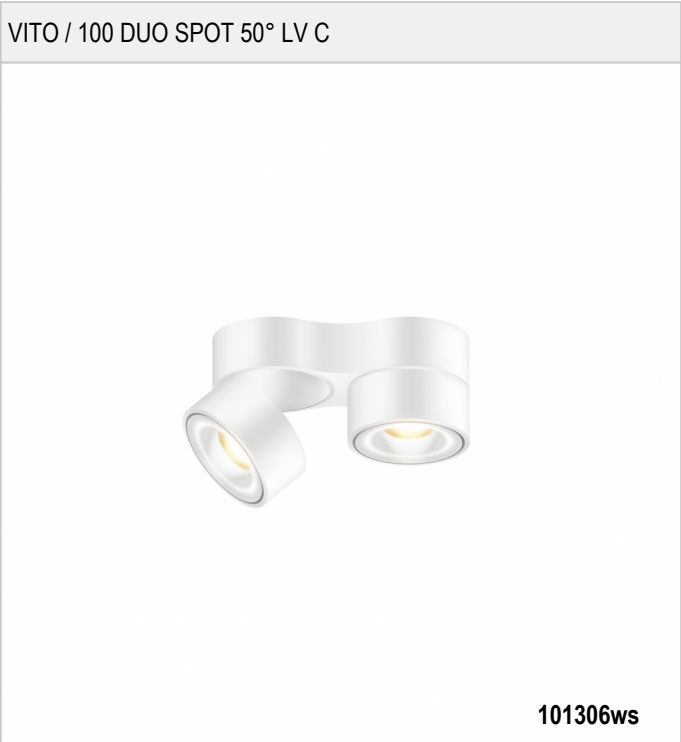

VITO / 100 DUO SPOT 50° LV C - PENDANT LUMINAIRES

BRUCK.

VITO / 100 DUO SPOT 50° LV C

	230 V		IP20		R.C		LED
	28 W	min. 2400 lm	2000K-3000KK	CRI 90	50°		
							

Product data

Art.-No.: 101306ws
 Safety class: I

Lamp type

Lamp type: LED
 Power: max. 28 W
 Luminous flux (lm): min. 2400
 Lichttemperatur: 2000K-3000KK
 Color rendering: CRI 90

VITO / 100 DUO SPOT 50° LV C

	101306ws		white
	101306sw		black