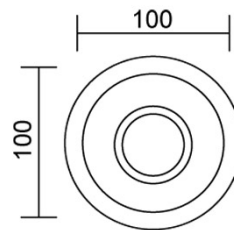

CRANNY / SPOT 70° ROUND LV C

100945ch

CRANNY / SPOT 70° ROUND LV C

	100945ch		chrome
	100945mcgy		matte chrome wet-painted
	100945sw		black wet-painted
	100945ws		white wet-painted

Family

CRANNY / SPOT 70° ROUND LV C

**Design**

Surface high-gloss chrome plated

Casing made out of aluminium

Lamp head made out of aluminium

**Light**

Glass lens for precise and adjustable light formation with soft-edged light contour

300 mA			
			11 W
			min. 1100 lm
			2700 K
CRI 97	70°		

**Product data**

Art.-No.: 100945ch

Safety class: I

**Lamp type**

Lamp type: LED

Power: max. 11 W

Luminous flux (lm): min. 1100

Lichttemperatur: 2700K