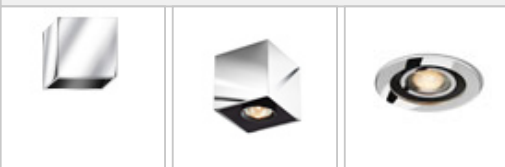

CRANNY / SPOT 70° ROUND LV C

100945ch

CRANNY / SPOT 70° ROUND LV C

	100945ch		chrome
	100945mcgy		matte chrome wet-painted
	100945sw		black wet-painted
	100945ws		white wet-painted

Family

CRANNY / SPOT 70° ROUND LV C

**Design**

Surface high-gloss chrome plated

Casing made out of aluminium

Lamp head made out of aluminium

**Light**

Glass lens for precise and adjustable light formation with soft-edged light contour

300 mA			
			11 W
			min. 1100 lm
			2700 K
CRI 97	70°		