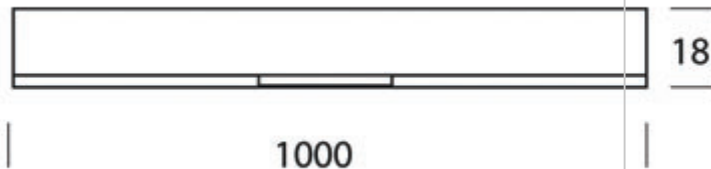

ASTA / PRISM C

100877ws

ASTA / PRISM C

100877ch		chrome
100877mcgy		mattchrome wet-painted
100877sw		black wet-painted
100877ws		white wet-painted

ASTA / PRISM C

		IP20			LED	
		LED	26 W	min. 2000 lm	2700 K	
CRI 90						

Product data

Art.-No.: 100877ws

Safety class: I

Lamp type

Lamp type: LED

Power: max. 26 W

Luminous flux (lm): min. 2000

Lichttemperatur: 2700K