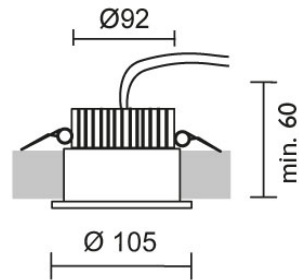

ALPHA / SPOT RD 30°

155103ws

ALPHA / SPOT RD 30°

 155103ws white

ALPHA / SPOT RD 30°

Mounting, handling, security

Design

Surface wet-painted white- RAL 9010, matt

700 mA			LED	
12 W	min. 1000 lm	2700K	CRI 90	30°

Product data

Art.-No.: 155103ws

Safety class: III

Lamp type

Lamp type: LED

Power: max. 12 W

Luminous flux (lm): min. 1000