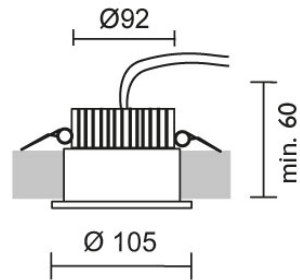

ALPHA / SPOT 30° LV R

155103ws

ALPHA / SPOT 30° LV R

 155103ws white

ALPHA / SPOT 30° LV R

Mounting, handling, security

Design

Surface wet-painted white- RAL 9010, matt

700 mA			LED	
12 W	min. 1000 lm	2700K	CRI 90	30°

Product data

Art.-No.: 155103ws

Safety class: III

Lamp type

Lamp type: LED

Power: max. 12 W

Luminous flux (lm): min. 1000