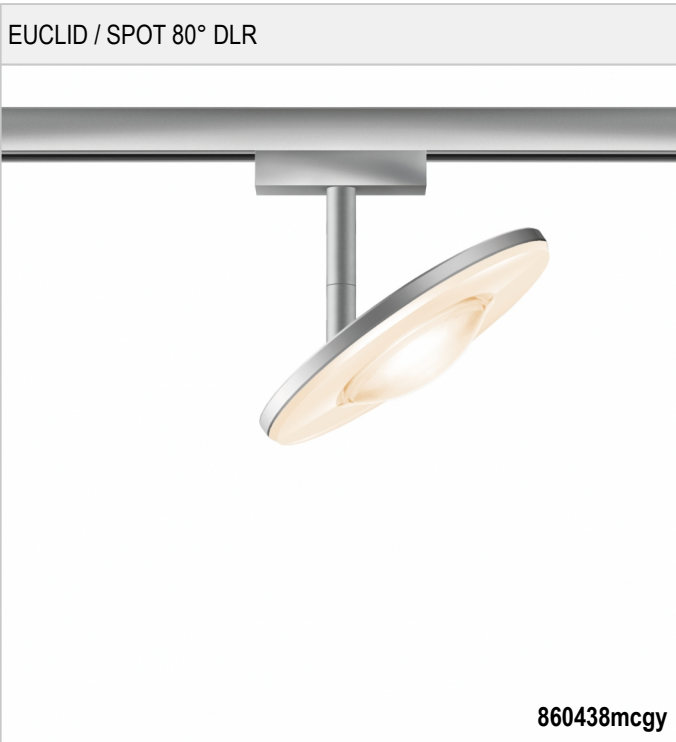

EUCLID / SPOT 80° DLR -

BRUCK.

EUCLID / SPOT 80° DLR

860438ch		chrome
860438ws		white
860438mcgy		mattchrome wet-painted
860438sw		black wet-painted

EUCLID / SPOT 80° DLR

Ø140

		IP20		R.C		LED
		A		LED	12 W	min. 1200 lm
	80					

Product data

Art.-No.: 860438mcgy

Safety class: I

Lamp type

Lamp type: LED

Power: max. 12 W

Luminous flux (lm): min. 1200

Lichttemperatur: 2700K