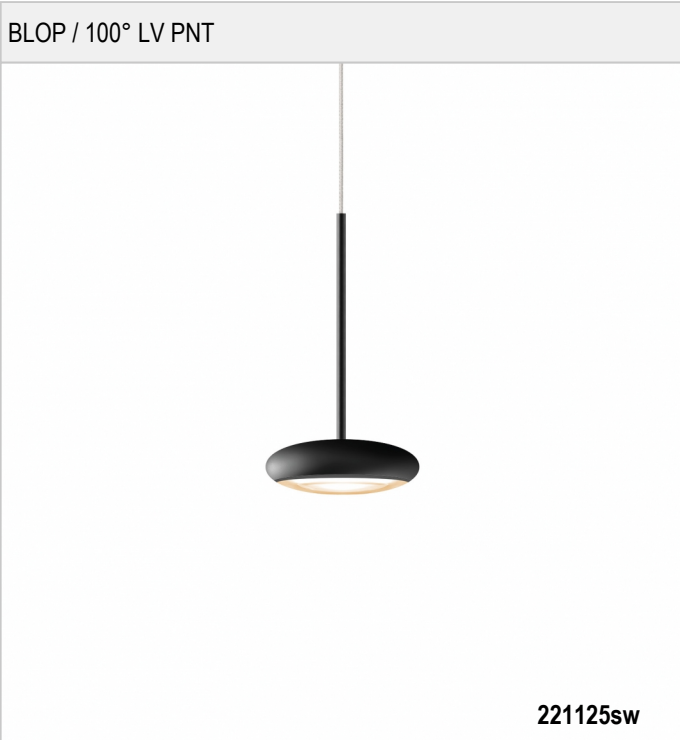

BLOP / 100° LV PNT - PENDANT LUMINAIRES

BRUCK.

BLOP / 100° LV PNT

	221125ch	chrome
	221125mcgy	mattchrome (mcgy)
	221125sw	black
	221125ws	white

BLOP / 100° LV PNT

Product data

Art.-No.: 221125sw
 Safety class: III

Lamp type

Lamp type: LED
 Power: max. 12 W
 Luminous flux (lm): min. 1200
 Lichttemperatur: 2700K
 Color rendering: CRI 90

Designer: Dirk Wortmeyer