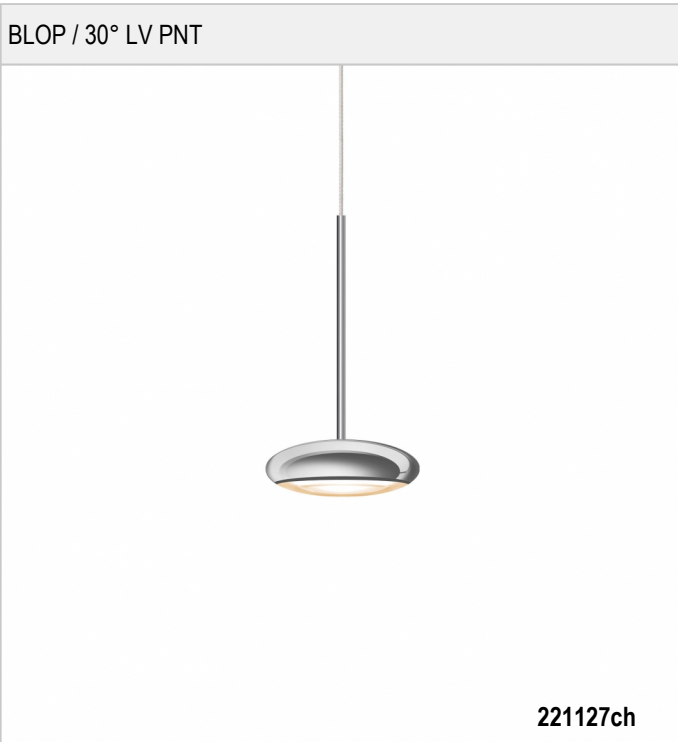

BLOP / 30° LV PNT - PENDANT LUMINAIRES

BRUCK.

BLOP / 30° LV PNT

	221127ch		chrome
	221127mcgy		mattchrome (mcgy)
	221127sw		black
	221127ws		white

BLOP / 30° LV PNT

	0 V	350 mA		IP20	
	LED				
12 W	min. 1200 lm	2700K	CRI 90	30	

Product data

Art.-No.: 221127ch
 Safety class: III

Lamp type

Lamp type: LED
 Power: max. 12 W
 Luminous flux (lm): min. 1200
 Lichttemperatur: 2700K
 Color rendering: CRI 90

Designer: Dirk Wortmeyer