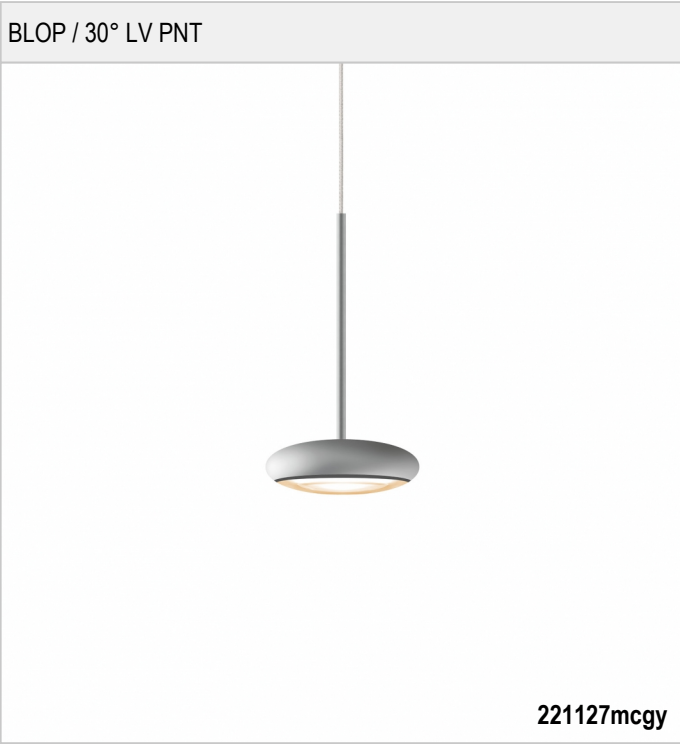

BLOP / 30° LV PNT - PENDANT LUMINAIRES

BRUCK.

BLOP / 30° LV PNT

	221127ch		chrome
	221127mcgy		mattchrome (mcgy)
	221127sw		black
	221127ws		white

BLOP / 30° LV PNT

	0 V	350 mA		IP20	
	LED				
12 W	min. 1200 lm	2700K	CRI 90	30	

Product data

Art.-No.: 221127mcgy
 Safety class: III

Lamp type

Lamp type: LED
 Power: max. 12 W
 Luminous flux (lm): min. 1200
 Lichttemperatur: 2700K
 Color rendering: CRI 90

Designer: Dirk Wortmeyer